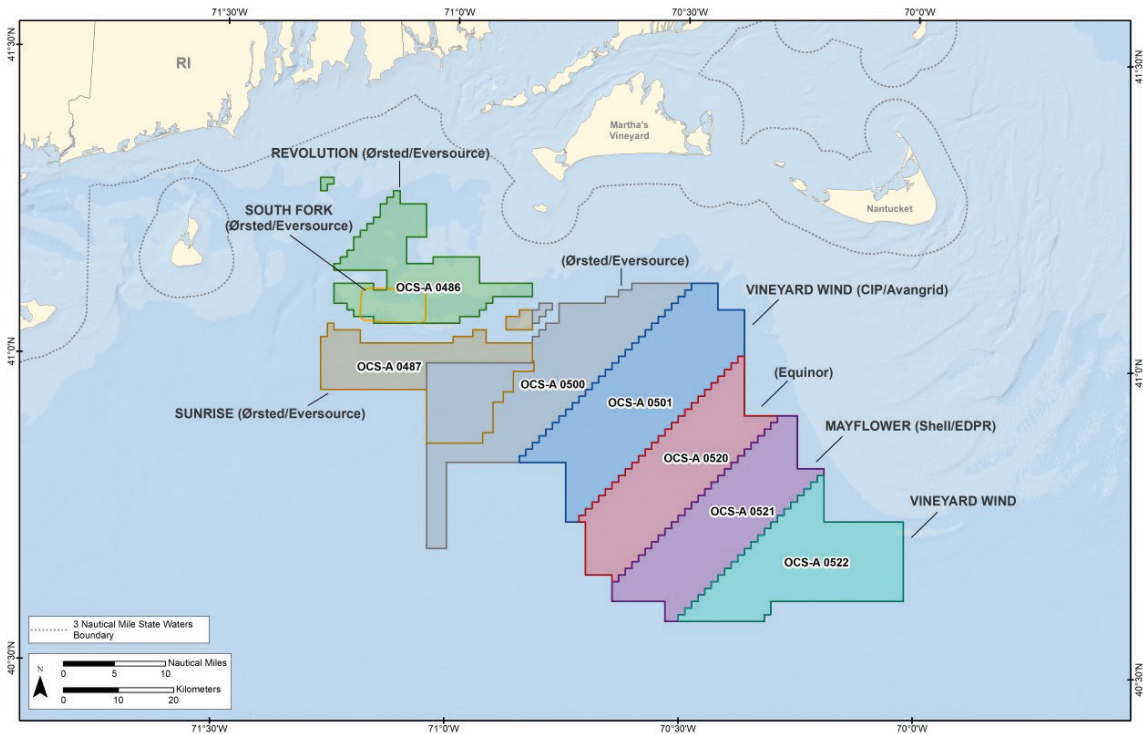

ANNOUNCING MONTAUK, NY PORT HOURS

with Fisheries Liaisons from the RI/MA Wind Energy Areas

Beginning January 2020, Equinor, Ørsted and Vineyard Wind fisheries liaisons will be available during port hours for commercial and recreational fishing inquiries, comments and feedback for the RI/MA Wind Energy Areas.

Please stop by for informal conversation at the following Montauk scheduled time and location:

March 3, 2020

Inlet Seafood ~ 541 E Lake Dr, Montauk, NY 11954

10:30 AM - 3:00 PM

Questions regarding the Montauk port hours please contact **Julia Prince: JULPR@orsted.com**